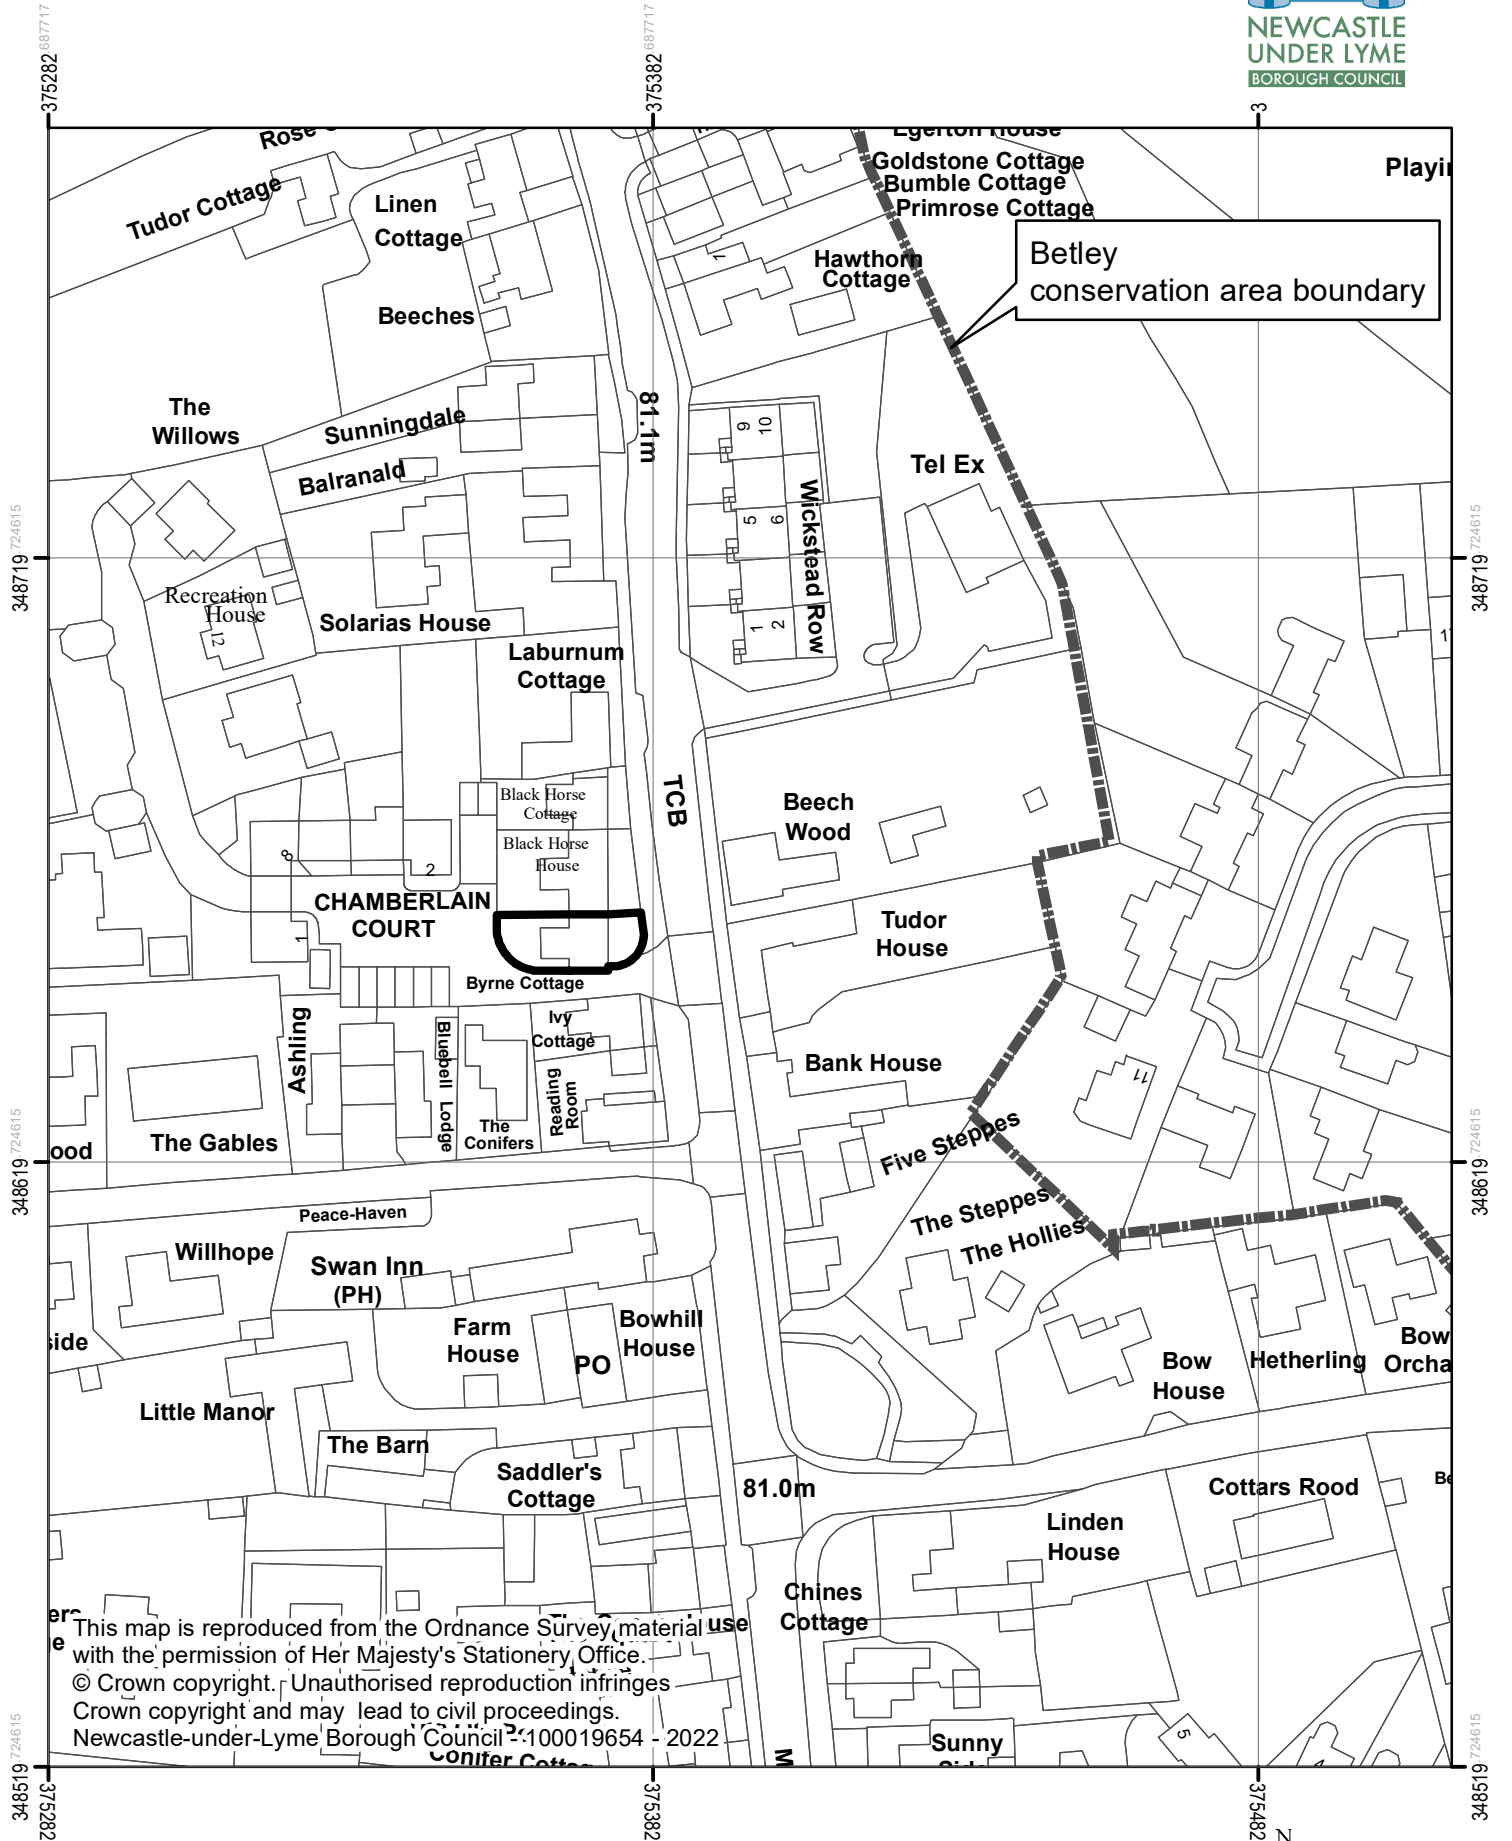

22/00904/LBC  
 Byrne Cottage, Main Road, Betley

This map is reproduced from the Ordnance Survey material used with the permission of Her Majesty's Stationery Office.  
 © Crown copyright. Unauthorised reproduction infringes Crown copyright and may lead to civil proceedings.  
 Newcastle-under-Lyme Borough Council 20100019654 - 2022